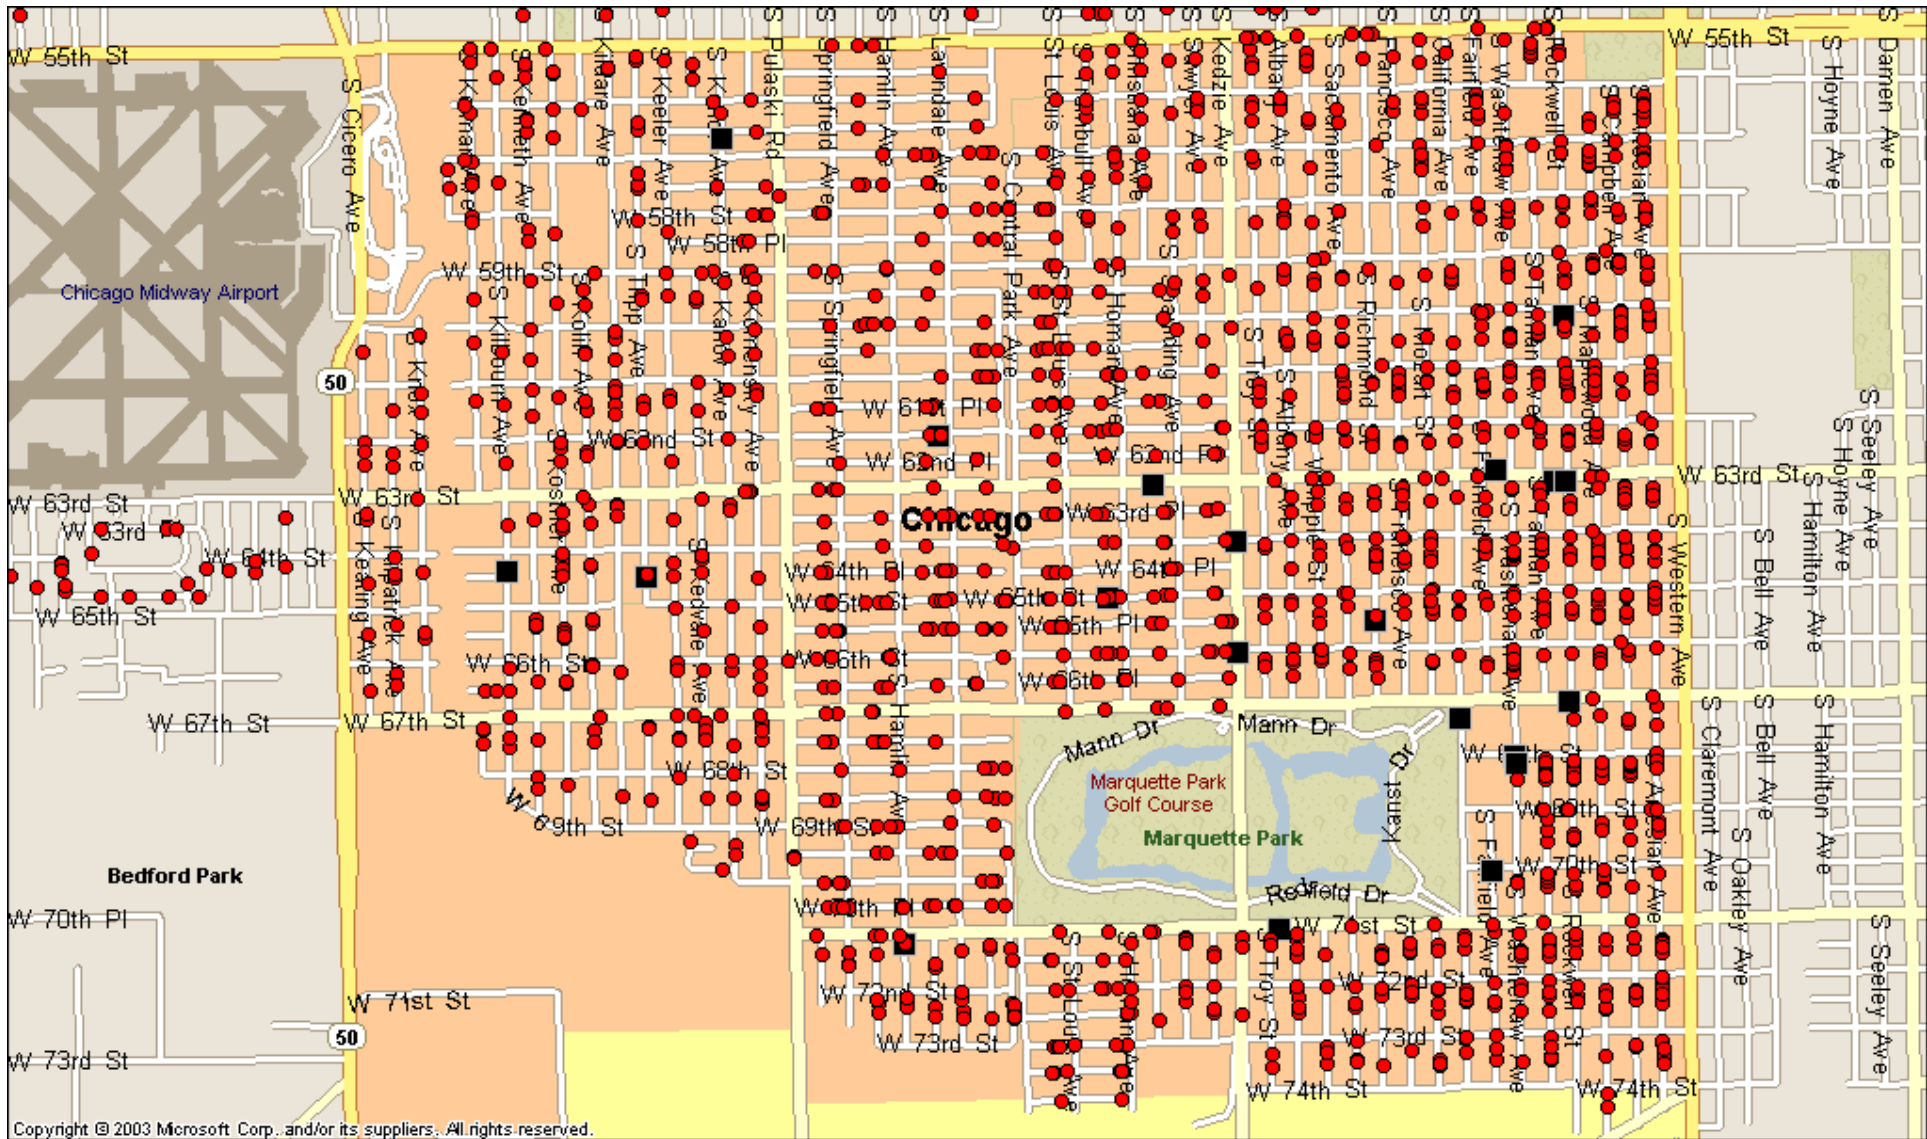

Foreclosures initiated between January and October 2008

Southwest side zip codes 60629, 60632, 60638 and 60652

Maps created with data collected from the Midwest Foreclosure Report

2609 W 63rd Street, Chicago, IL 60629 773 471-8208

www.swopchicago.org

Copyright © 2003 Microsoft Corp. and/or its suppliers. All rights reserved.

Foreclosures initiated between January and October 2008

Zip code 60629

Maps created with data collected from the Midwest Foreclosure Report

2609 W 63rd Street, Chicago, IL 60629 773 471-8208

www.swopchicago.org

Foreclosures initiated between January and October 2008

Zip code 60652

Maps created with data collected from the Midwest Foreclosure Report