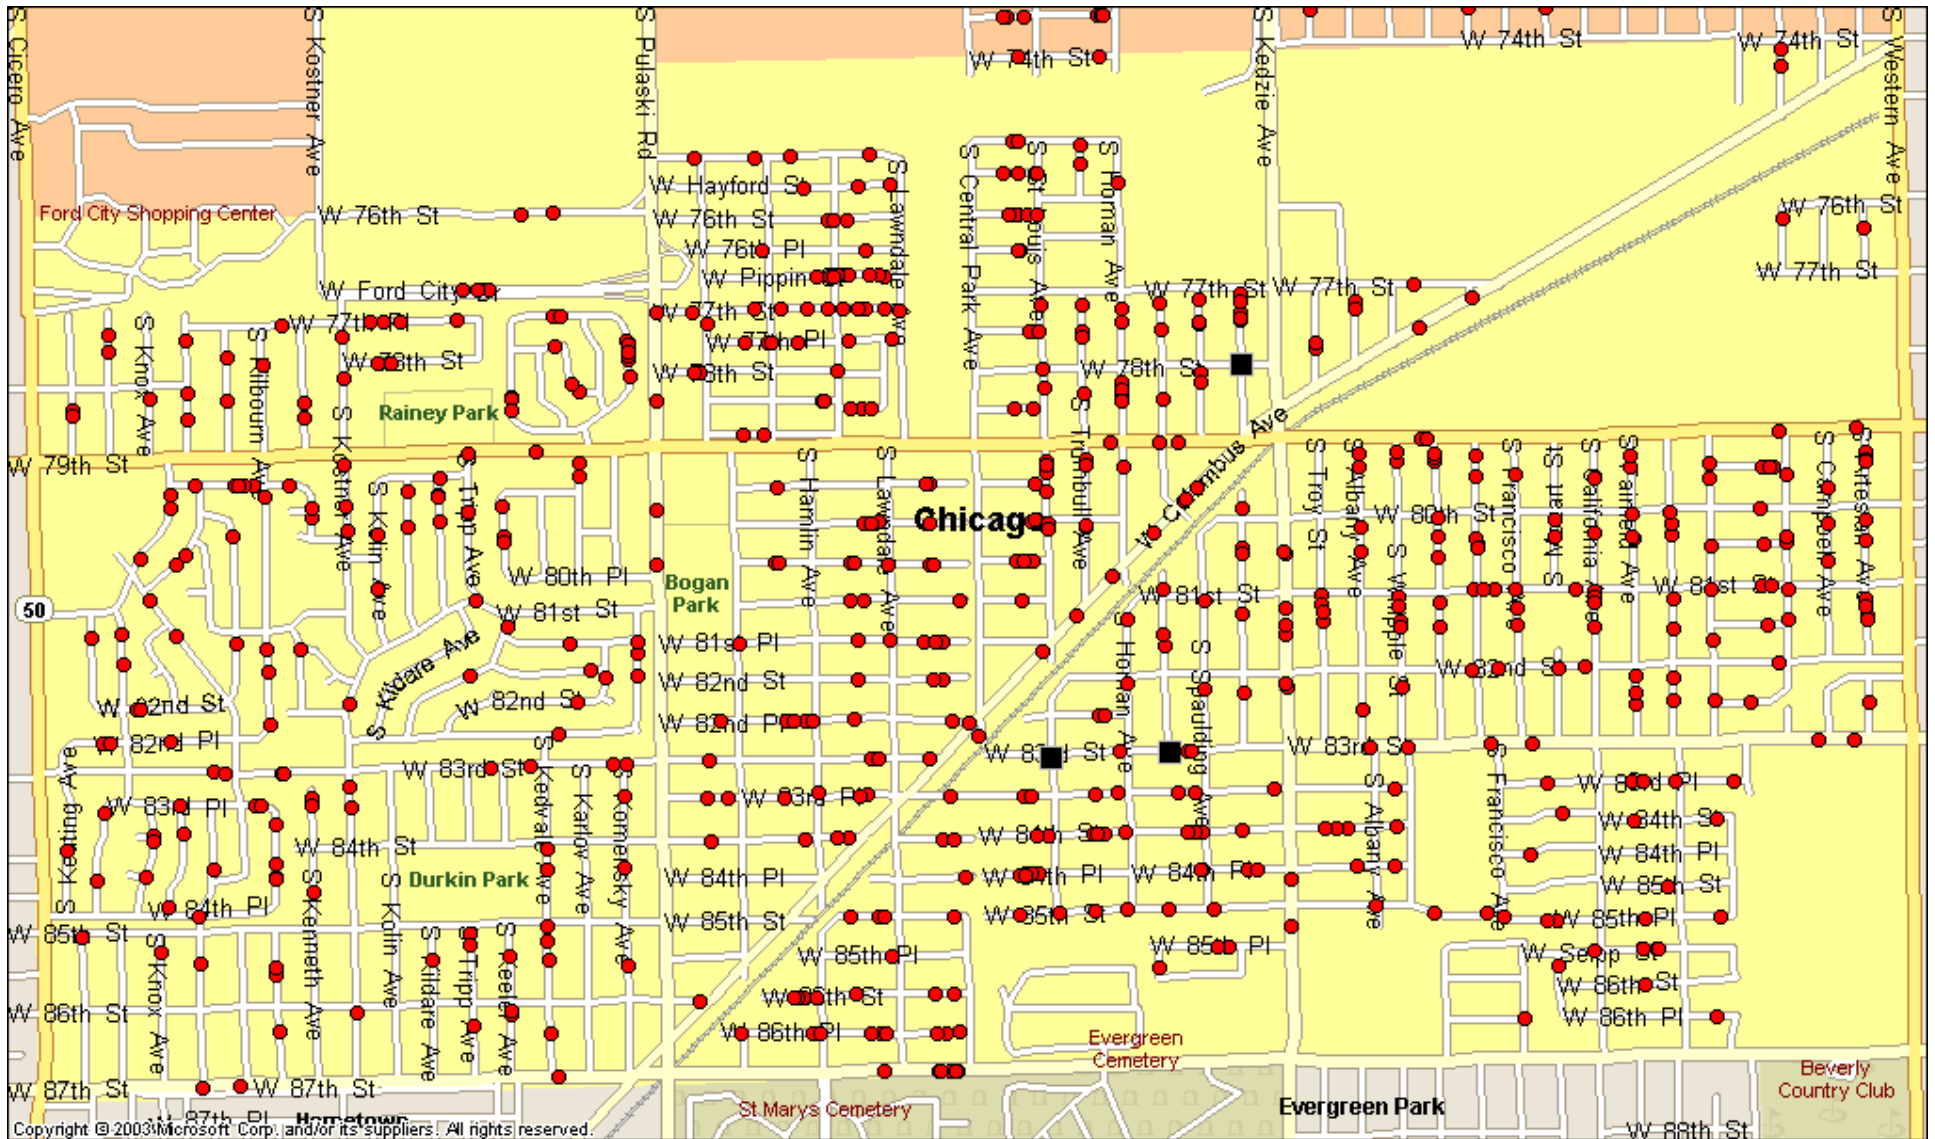

Foreclosures initiated between January and October 2008

Zip code 60652

Maps created with data collected from the Midwest Foreclosure Report

2609 W 63rd Street, Chicago, IL 60629 773 471-8208

www.swopchicago.org