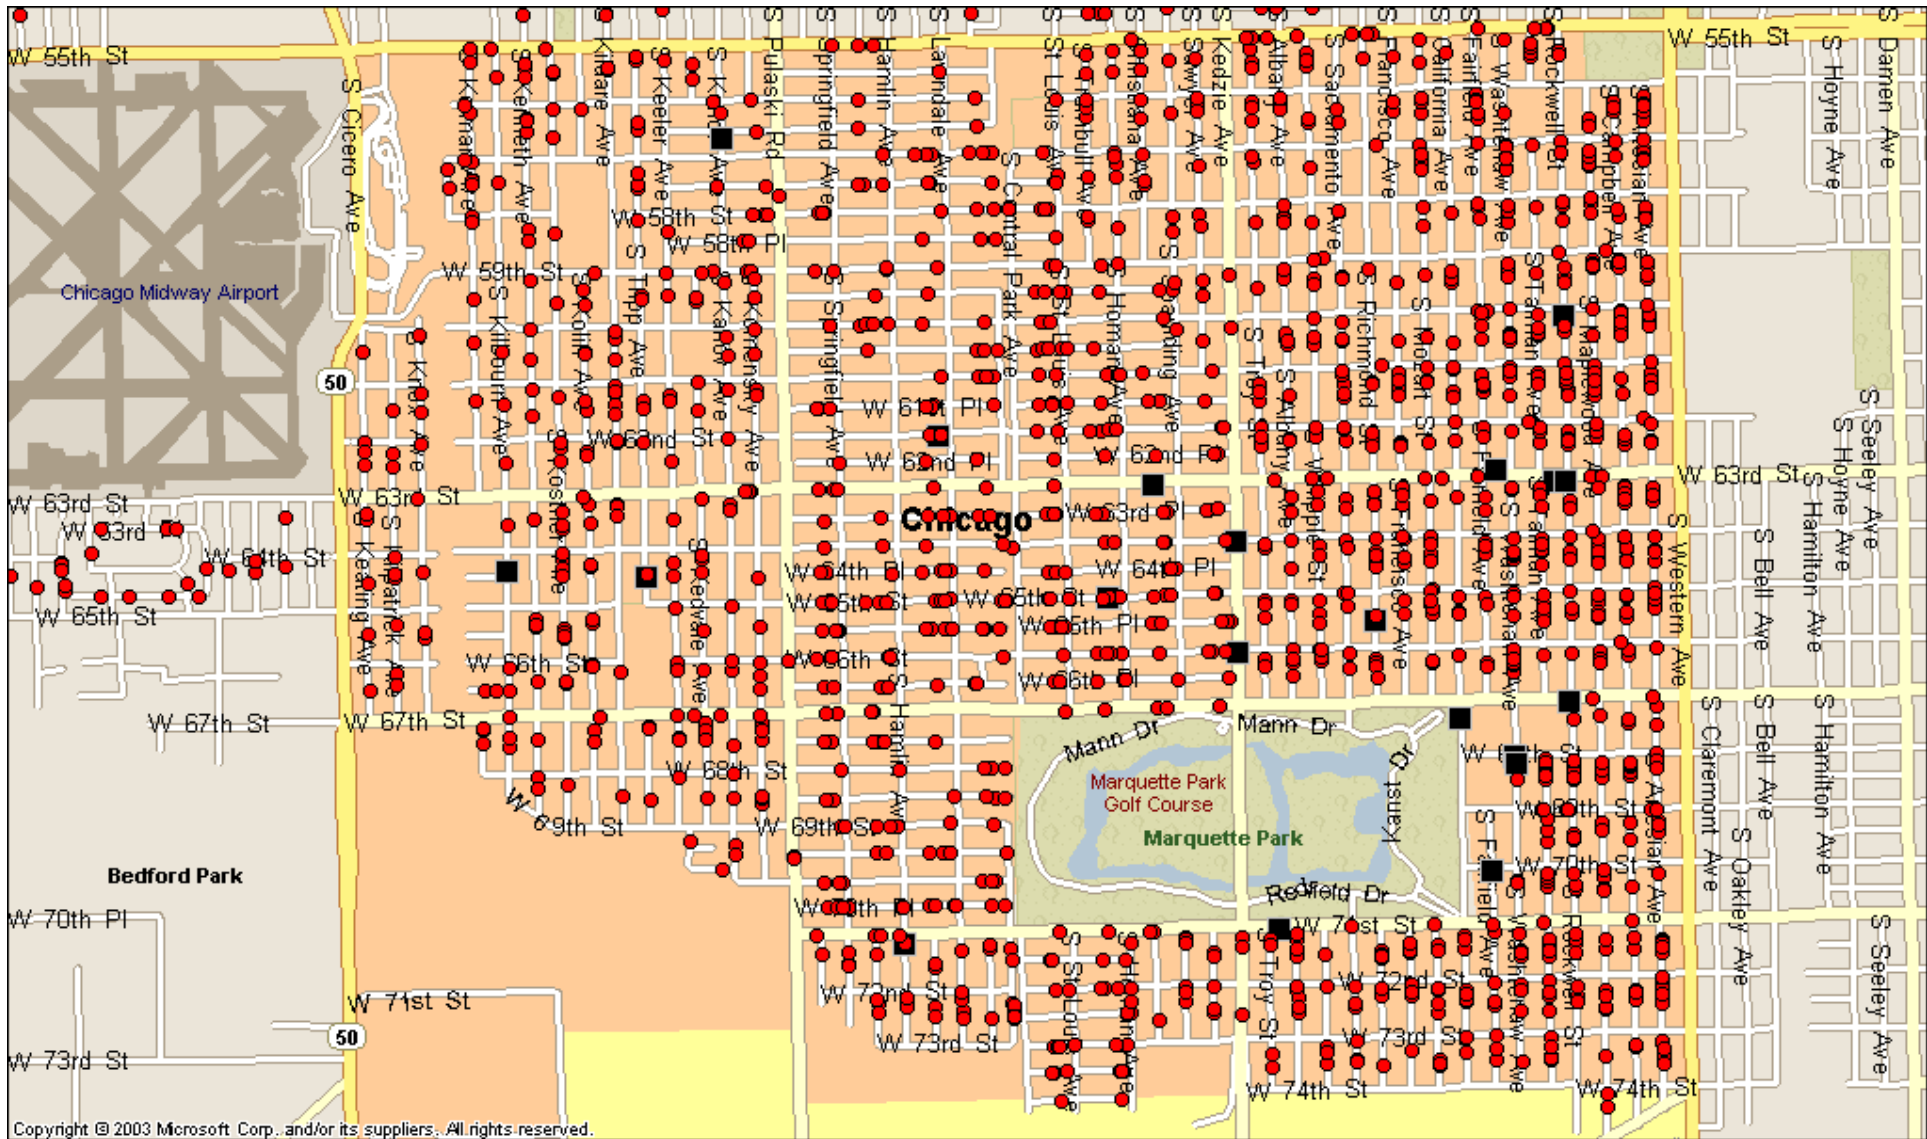

Foreclosures initiated between January and October 2008

Southwest side zip codes 60629, 60632, 60638 and 60652

Maps created with data collected from the Midwest Foreclosure Report

2609 W 63rd Street, Chicago, IL 60629 773 471-8208

www.swopchicago.org

Copyright © 2003 Microsoft Corp. and/or its suppliers. All rights reserved.

Foreclosures initiated between January and October 2008 Zip code 60629

Maps created with data collected from the Midwest Foreclosure Report

2609 W 63rd Street, Chicago, IL 60629 773 471-8208

www.swopchicago.org

Foreclosures initiated between January and October 2008

Zip code 60652

Maps created with data collected from the Midwest Foreclosure Report